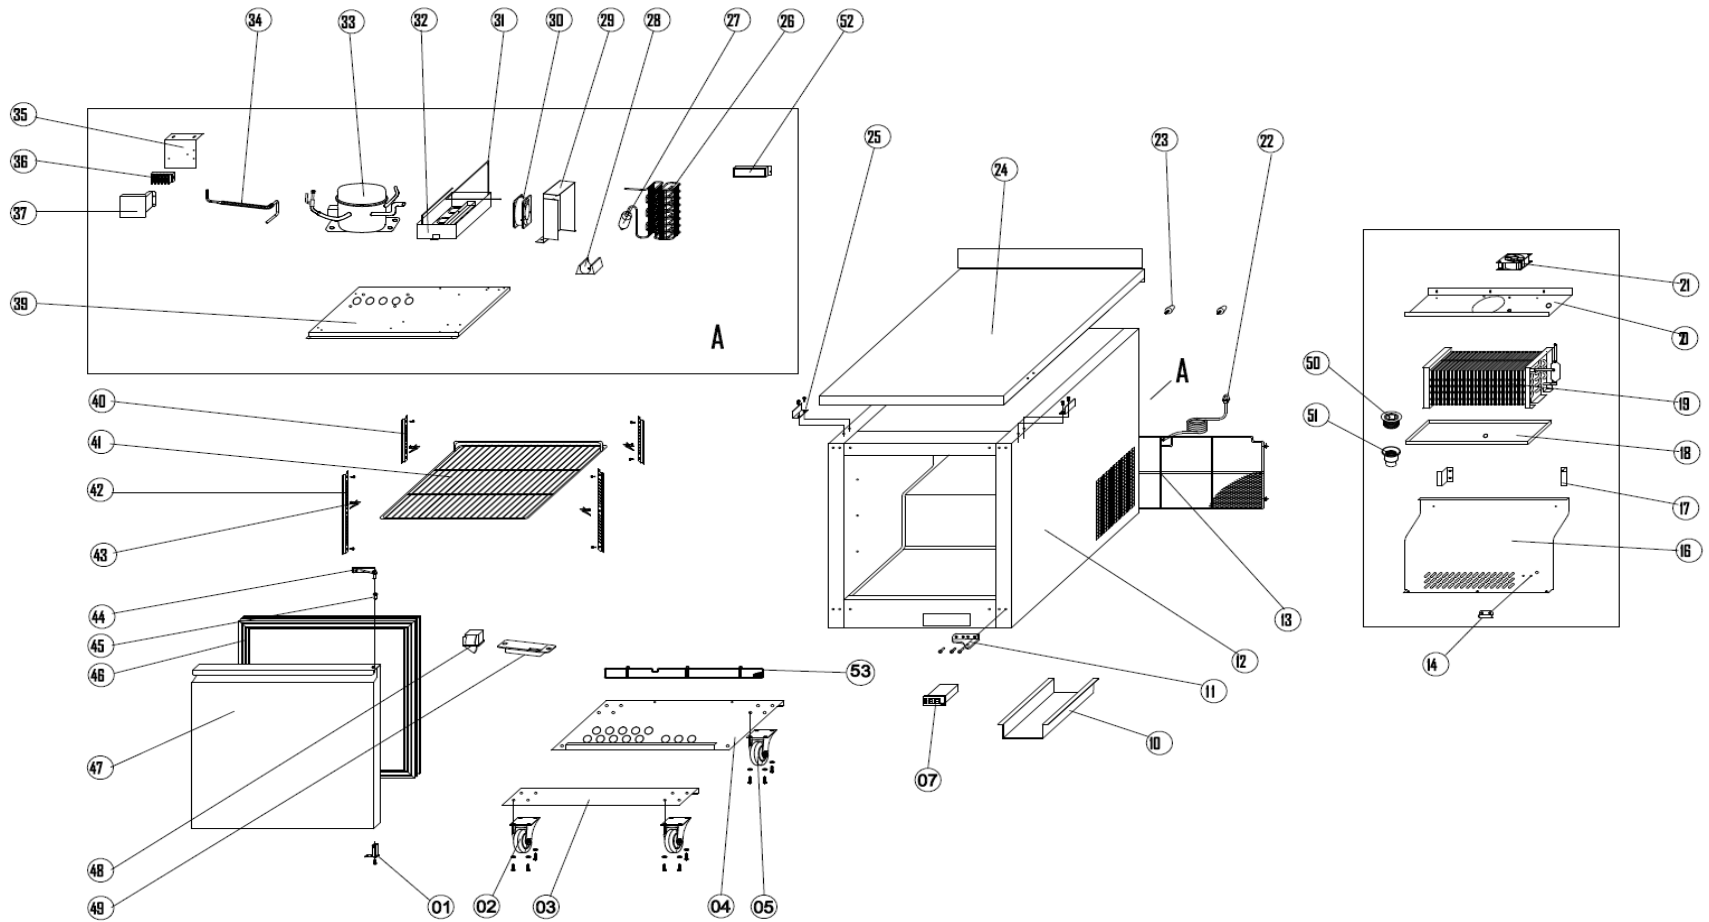

46	Gasket	ALL	1PC	0USG99	KCHUCWT27R	738299
47	Door	ALL	1PC	0USF62	KCHUCWT27R	738299
48	DOOR SWITCH	ALL	1PC	096253	KCHUCWT27R	738299
49	Door Switch Case	ALL	1PC	0USF88	KCHUCWT27R	738299
50	Drain Pipe(B Ext)	ALL	1PC	096263	KCHUCWT27R	738299
51	Drain Pipe(A Int)	ALL	1PC	0USG04	KCHUCWT27R	738299
51a	DRAIN PIPE	ALL	1PC	0USM54	KCHUCWT27R	738299
51b	DRAIN FIXER	ALL	1PC	0USN75	KCHUCWT27R	738299
52	Transformer	ALL	1PC	096252	KCHUCWT27R	738299
53	Unit Room Cover - Bottom	<9052164		N/A	KCHUCWT27R	738299
		≥9052164	1PC	0USFAF	KCHUCWT27R	738299

EXPLODE OF KCHUCWT27R